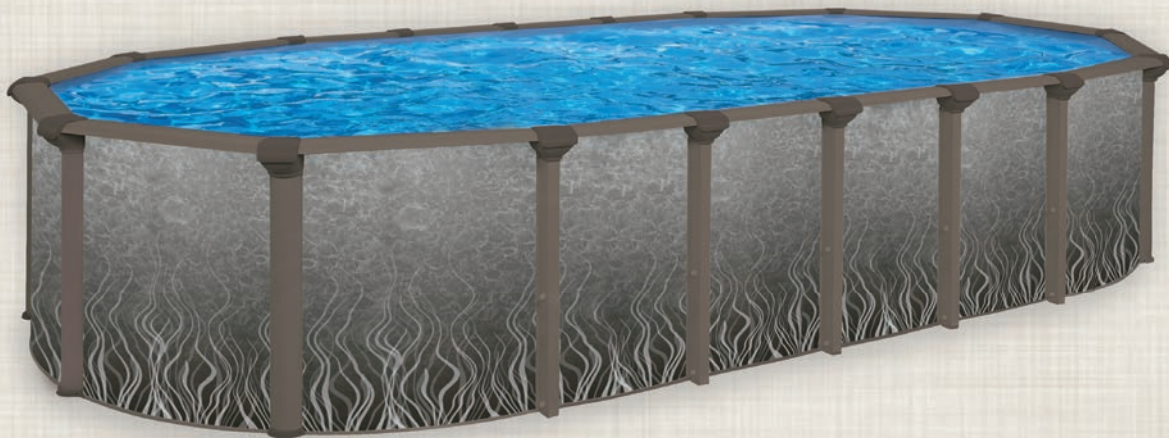

Like a Queen, The Victoria brings unique style, beauty and grace. The design inspired wall, color coordinated posts and top seat will complement any backyard. This pool is designed to whatever kids or Mother Nature can dish out. The 7" top seat and 6" steel posts with unique interlocking resin caps and resin foot collar gives the whole pool strength, support and style. Every Victoria pool is produced in North America and features a Vinyl Works deluxe liner, also manufactured in North America.

BLUE.CASCADE.POOLS

THE VICTORIA

www.BlueCascadePools.com

Features:

- 52" Pool Height
- 7" Top Rail
- 6" Steel Posts protected with polymer paint and Krystal Kote®
- Weatherized Polymer Coated Heavy Gage Steel Wall
- Design Inspired Wall
- Interlocking Resin Caps and Foot Collar

SIZES & SPECIFICATIONS

Round Pool 52"

Size/Feet

15' x 52"

18' x 52"

21' x 52"

24' x 52"

27' x 52"

A-Brace Oval Pool 52"

Size/Feet

16' x 26' x 52"

18' x 33' x 52"

*Non Buttress System (NBS) pools are special order only.

Warranty
3/25 Year Prorated

CAUTION: No Diving or Jumping. Above-ground pools are designed for swimming only.