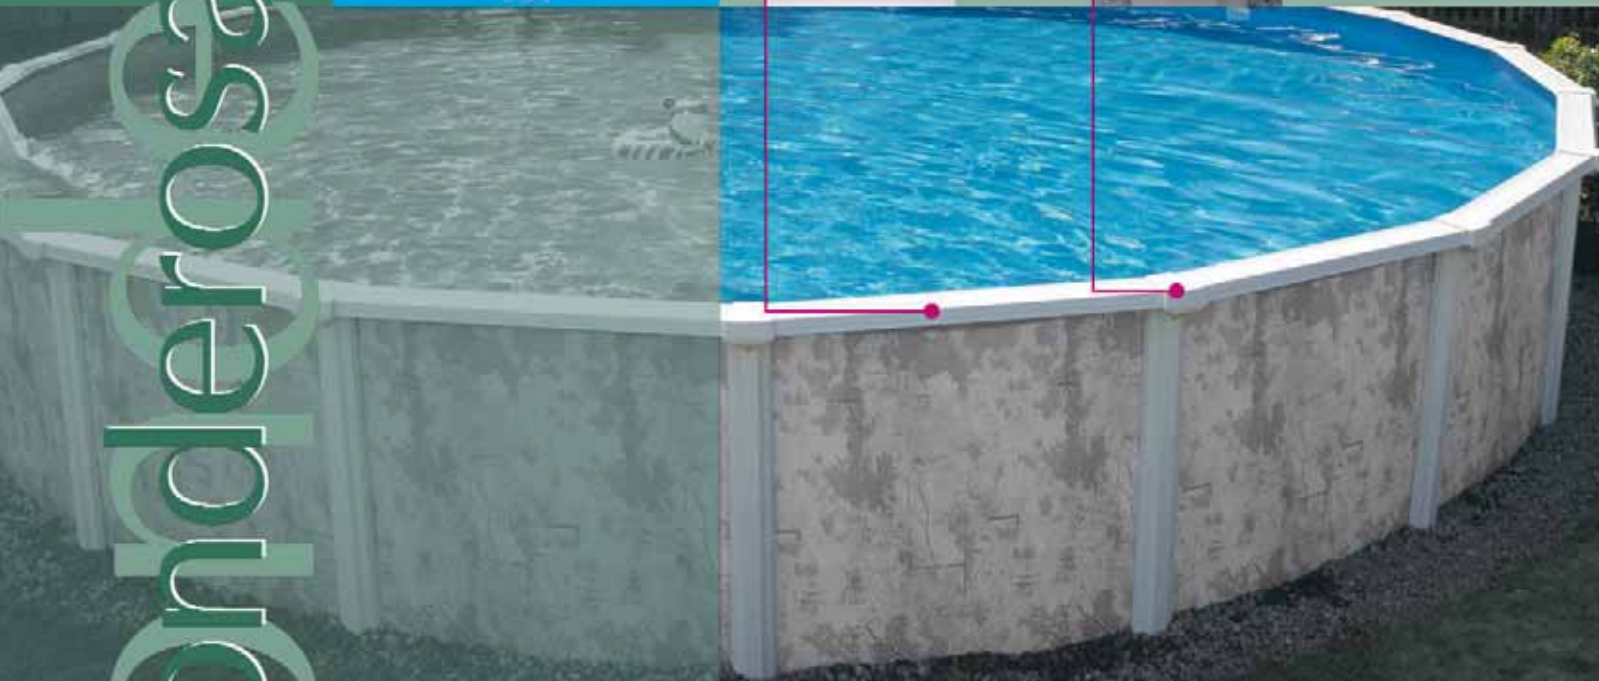

Rigid Cross-Steel Top Rail

Resin Top Cap

Frame Features Gray Textured Finish

- **Sturdy 6" Top Rail**
Wider Top Rail provides increased pool stability
- **Rigid Cross-Steel Top Rail**
Exclusive design for superior structural strength
- **Resin Top Cap**
High-impact super-structural strength
- **More Uprights**
Shorter span between uprights reduces pressure for a stronger pool
- **High Quality Steel Coatings**
Hot-dipped galvanized steel—bonded and texture coated for greatest strength
- **Designer Pool Wall**
Distinctive "Granada LX" design will compliment your backyard decor

Rigid Cross-Steel Top Rail

Resin Top Cap

Seaspray

Shown here is the traditional oval pool with side supports.

The buttress-free is NOT available on the Ponderosa LX.

- **Sturdy 6" Top Rail**
Wider Top Rail provides increased pool stability
- **Rigid Cross-Steel Top Rail**
Exclusive design for superior structural strength
- **Resin Top Cap**
High-impact super-structural strength
- **More Uprights**
Shorter span between uprights reduces pressure for a stronger pool
- **High Quality Steel Coatings**
Hot-dipped galvanized steel—bonded and coated for greatest strength
- **Designer Pool Wall**
Distinctive "Granada LX" design will compliment your backyard decor