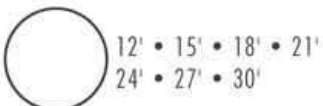

Best Size for Your Family

ATLANTIC™
ABOVE GROUND POOLS

NO DIVING. NO JUMPING. ABOVE GROUND POOLS ARE DESIGNED FOR SWIMMING ONLY. MAINTAIN CONSTANT VIGILANCE WHEN CHILDREN ARE IN OR AROUND THE POOL.