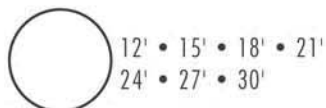

ATLANTIC™
ABOVE GROUND POOLS

NO DIVING. NO JUMPING. ABOVE GROUND POOLS ARE DESIGNED FOR SWIMMING ONLY. MAINTAIN CONSTANT VIGILANCE WHEN CHILDREN ARE IN OR AROUND THE POOL.